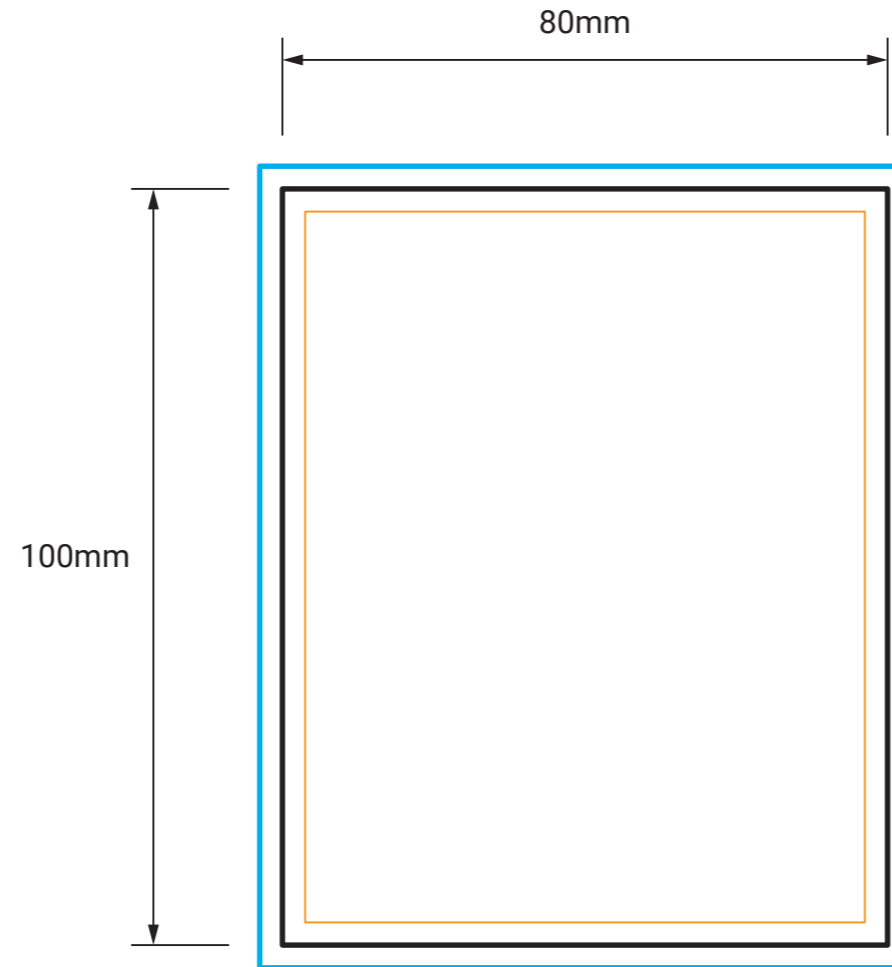

WINE LABEL 100 x 80mm

BLEED	CUT	SAFETY MARGIN
106 x 86mm	100 x 80mm	94 x 74mm

THIS TEMPLATE IS 1:1 SCALE

EMAIL: print@istick.com.au
PH: 1300 986 455

IMPORTANT

- IMPORTANT INFO SHOULD MUST BE INSIDE SAFETY MARGINS
- FINAL ART MUST HAVE 3MM BLEED ON EACH CUT EDGE
- FINAL ART MUST BE CMYK AND 300 DPI
- PLEASE OUTLINE ALL FONTS
- SAVE ART AS PRINT READY PDF (Acrobat 6.0 (PDF 1.5) or higher)